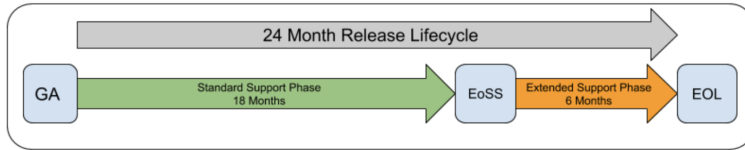

Tenable Software Release Lifecycle Matrix

Legend
Standard Support
Extended Support
End of Life

Nessus

version	GA Date	End of Standard Support	End of Life Achieved/Last Day of Support	Additional Information
10.5.x	March, 2023	9/30/2024	3/31/2025	
10.4.x	October, 2022	4/30/2024	10/31/2024	
10.3.x	July, 2022	2/29/2024	7/31/2024	
10.2.x	May, 2022	12/31/2023	5/31/2024	
10.1.x	January, 2022	8/31/2023	1/31/2024	
10.0.x	November, 2021	5/30/2023	11/30/2023	
8.15.x	June, 2021	1/31/2023	6/30/2023	
8.14.x	April, 2021	End of Life	End of Life	